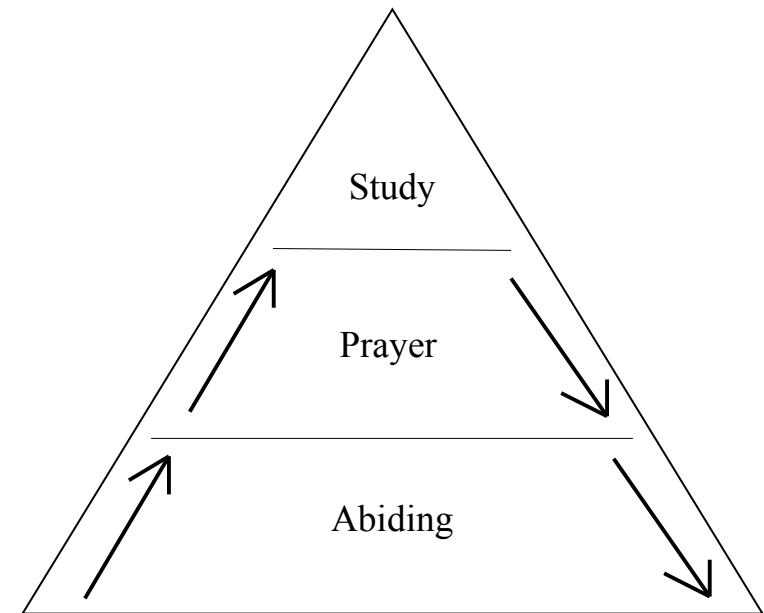

The Rev. Dr. Tom Bryant, Pastor 434.610.9703
The Rev. Alan Hill, Assoc. Pastor of Evangelism 434.660.7341
Post Office Box 2565 theWELLchurch@juno.com
Forest, VA 24551 www.AttheWELLchurch.com